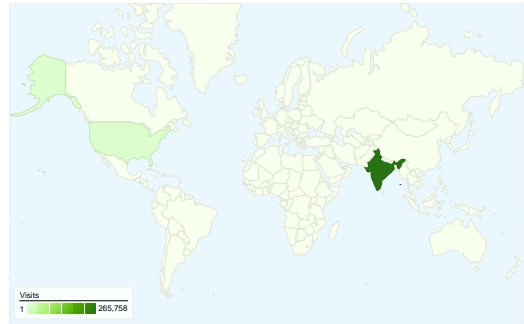

Site Usage

 **286,009** Visits

 **23.59%** Bounce Rate

 **717,108** Pageviews

 **00:02:40** Avg. Time on Site

 **2.51** Pages/Visit

 **54.12%** % New Visits

Visitors Overview

Visitors
156,273

Map Overlay world

Traffic Sources Overview

Content Overview		
Pages	Pageviews	% Pageviews
/index1.php	356,146	49.66%
/	355,914	49.63%
/search?q=cache:http://www.bd	1,101	0.15%
/search?q=cache:ewj9QBZ-	509	0.07%
/search?q=cache:ewj9QBZ-	286	0.04%

156,273 people visited this site

 286,009 Visits

 156,273 Absolute Unique Visitors

 717,108 Pageviews

 2.51 Average Pageviews

 00:02:40 Time on Site

 23.59% Bounce Rate

 54.12% New Visits

286,009 visits came from 127 countries/territories

Site Usage

Country/Territory	Visits	Pages/Visit	Avg. Time on Site	% New Visits	Bounce Rate
India	265,758	2.53	00:02:33	53.70%	23.37%
United States	6,747	2.18	00:04:56	54.78%	27.91%
Singapore	2,442	2.52	00:02:17	57.53%	18.92%
United Arab Emirates	2,180	2.42	00:02:37	64.17%	25.96%
(not set)	1,887	2.12	00:03:23	47.16%	27.66%
United Kingdom	829	2.24	00:02:10	73.34%	25.69%
Saudi Arabia	805	2.18	00:02:41	77.76%	33.17%
Malaysia	439	2.25	00:02:06	51.48%	26.20%
Kuwait	434	2.78	00:02:43	47.93%	18.43%