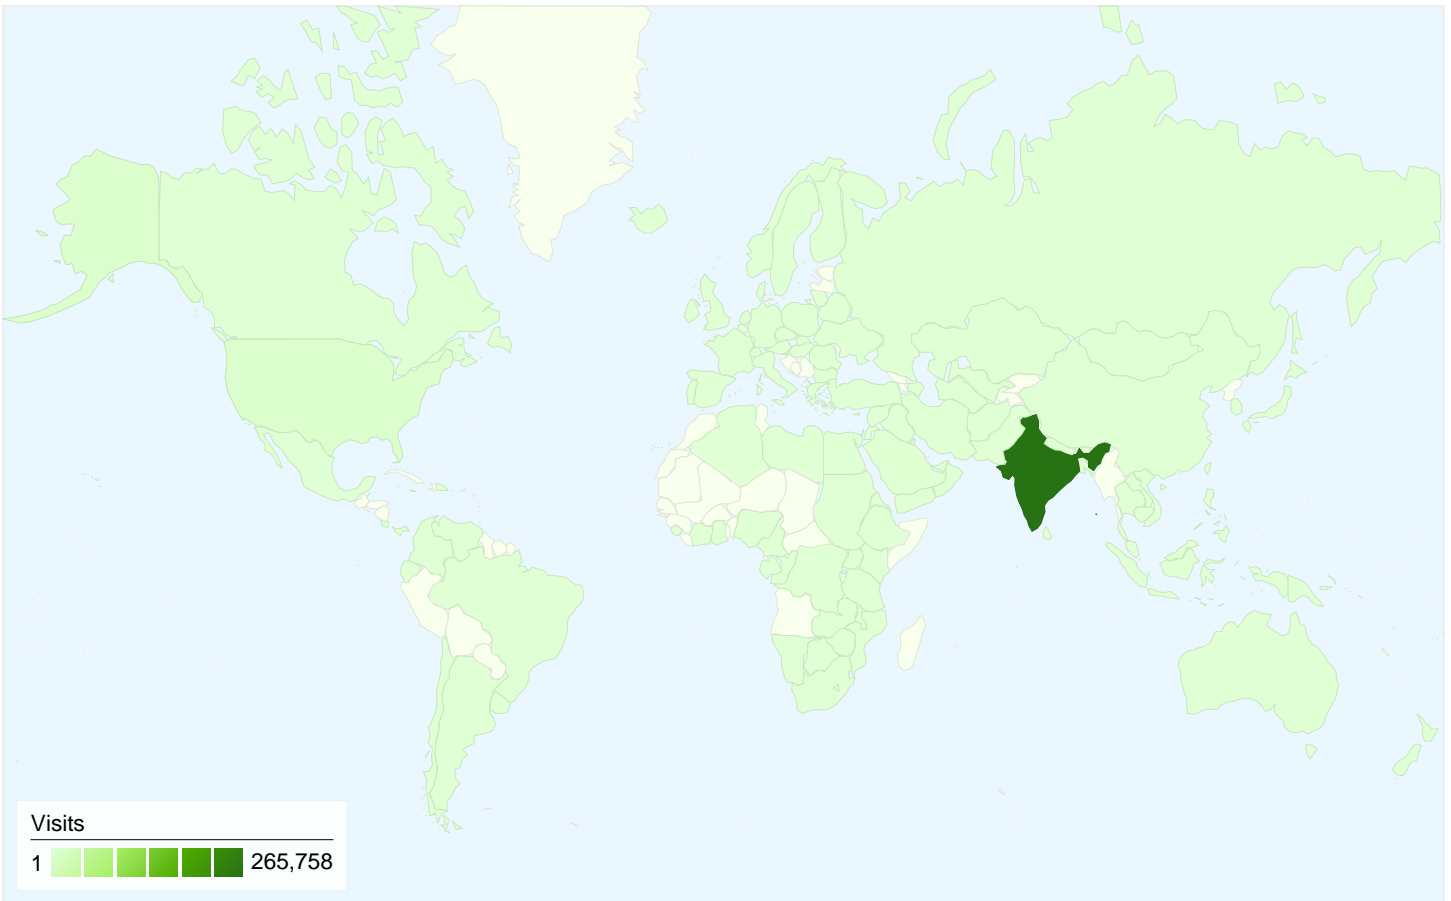

Visitors
156,273

Map Overlay world

Traffic Sources Overview

Content Overview		
Pages	Pageviews	% Pageviews
/index1.php	356,146	49.66%
/	355,914	49.63%
/search?q=cache:http://www.bd	1,101	0.15%
/search?q=cache:ewj9QBZ-	509	0.07%
/search?q=cache:ewj9QBZ-	286	0.04%

156,273 people visited this site

 286,009 Visits

 156,273 Absolute Unique Visitors

 717,108 Pageviews

 2.51 Average Pageviews

 00:02:40 Time on Site

 23.59% Bounce Rate

 54.12% New Visits

286,009 visits came from 127 countries/territories

Site Usage

Country/Territory	Visits	Pages/Visit	Avg. Time on Site	% New Visits	Bounce Rate
India	265,758	2.53	00:02:33	53.70%	23.37%
United States	6,747	2.18	00:04:56	54.78%	27.91%
Singapore	2,442	2.52	00:02:17	57.53%	18.92%
United Arab Emirates	2,180	2.42	00:02:37	64.17%	25.96%
(not set)	1,887	2.12	00:03:23	47.16%	27.66%
United Kingdom	829	2.24	00:02:10	73.34%	25.69%
Saudi Arabia	805	2.18	00:02:41	77.76%	33.17%
Malaysia	439	2.25	00:02:06	51.48%	26.20%
Kuwait	434	2.78	00:02:43	47.93%	18.43%

Australia	312	2.22	00:01:48	63.46%	23.08%
					1 - 10 of 127

All traffic sources sent a total of 286,009 visits

 50.27% Direct Traffic

 6.67% Referring Sites

 43.07% Search Engines

- **Direct Traffic**
143,773.00 (50.27%)
- **Search Engines**
123,173.00 (43.07%)
- **Referring Sites**
19,063.00 (6.67%)