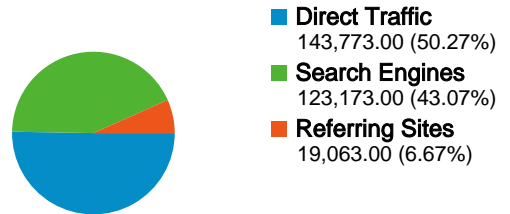

Traffic Sources Overview